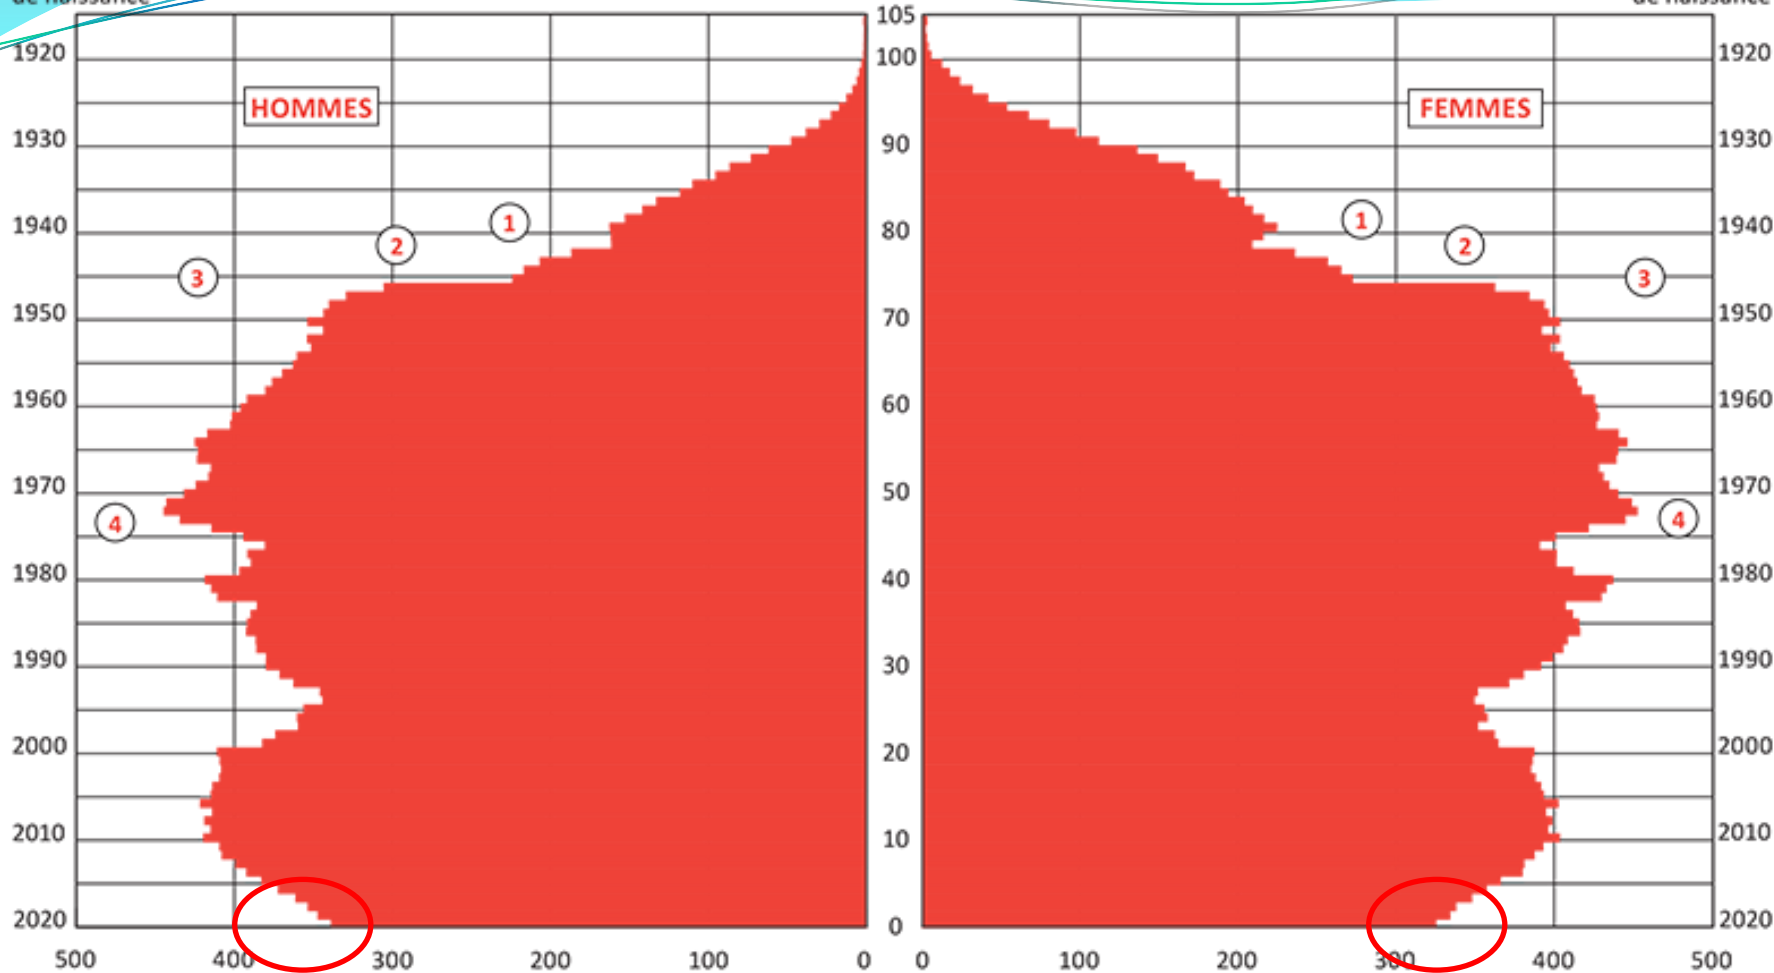

**REPARTITION DE
LA POPULATION
EN 2020**

Carte de France de la densité de population 2009

Source: www.CartesFrance.fr - Recensement INSEE 2011

**The most populated areas
are**

**Located near
the continental
borders**

**REPARTITION DE
LA POPULATION
EN 2020**

POPULATION COMPOSITION

There are two government-sponsored websites which provide reliable stats on the French population

www.insee.fr

www.ined.fr

The INED makes a very useful graph called population pyramid which helps to show the French population composition

Année de naissance

Âges

Année de naissance

HOMMES

FEMMES

5

5

POPULATION DYNAMISM IN 2022