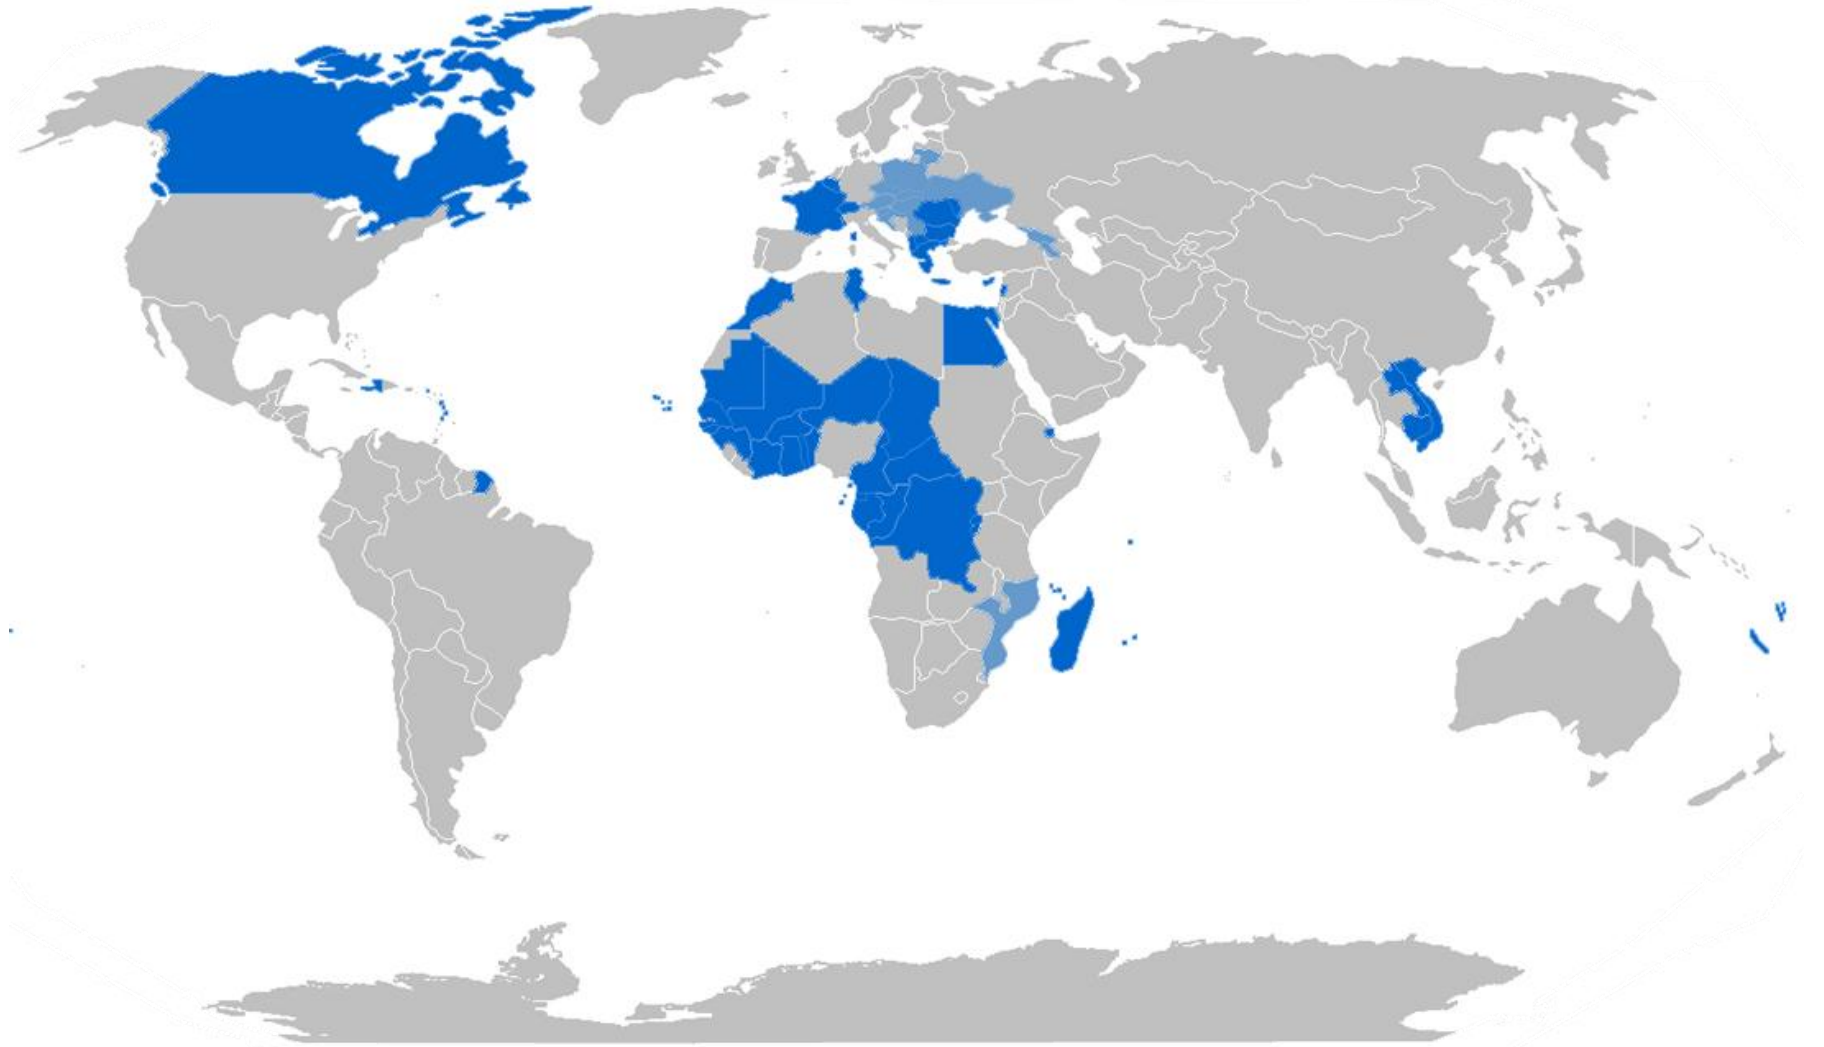

France is shaped as a
hexagone.

There are three major
coasts:

The Channel

The Atlantic Coast

The Mediterranean

There are 5 major mountains
From the highest to
the lowest

Les Alpes

Les Pyrénées

Le Jura

Les Vosges

Le Massif Central

There are 5 main
rivers

La Loire

La Seine

La Garonne

Le Rhin

Le Rhône

THE COMMUNITY OF FRENCH SPEAKING PEOPLE (francophonie)

CITIES

Top 10 most populated French cities

- 1-paris 2.3
- 2-marseille 0.8
- 3-lyon 0.5
- 4-toulouse 0.44
- 5-nice 0.34
- 6-nantes 0.28
- 7-strasbourg 0.27
- 8-montpellier 0.25
- 9-bordeaux 0.23
- 10-lille 0.22

AN UNEQUAL DISTRIBUTION

POPULATION DISTRIBUTION

**The most
populated areas
are**

**Located around
the big cities**

Carte de France de la densité de population 2009

Source: www.CartesFrance.fr - Recensement INSEE 2011