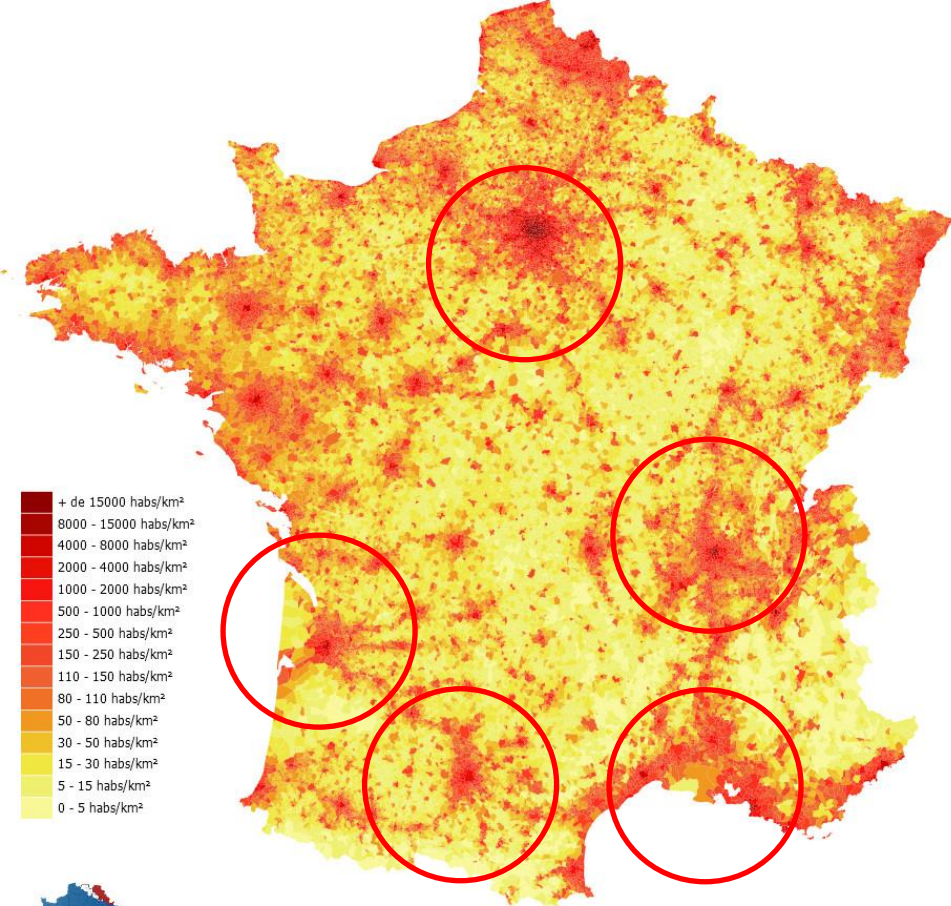

Le Jura

Les Vosges

Le Massif Central

There are 5 main
rivers

La Loire

La Seine

La Garonne

Le Rhin

Le Rhône

THE COMMUNITY OF FRENCH SPEAKING PEOPLE (francophonie)

CITIES

Top 10 most populated French cities

- 1-paris 2.3
- 2-marseille 0.8
- 3-lyon 0.5
- 4-toulouse 0.44
- 5-nice 0.34
- 6-nantes 0.28
- 7-strasbourg 0.27
- 8-montpellier 0.25
- 9-bordeaux 0.23
- 10-lille 0.22

AN UNEQUAL DISTRIBUTION

POPULATION DISTRIBUTION

**The most
populated areas
are**

**Located around
the big cities**

Carte de France de la densité de population 2009

Source: www.CartesFrance.fr - Recensement INSEE 2011

**REPARTITION DE
LA POPULATION
EN 2020**

Carte de France de la densité de population 2009

Source: www.CartesFrance.fr - Recensement INSEE 2011

**The most populated areas
are**

**Located along
the coasts**