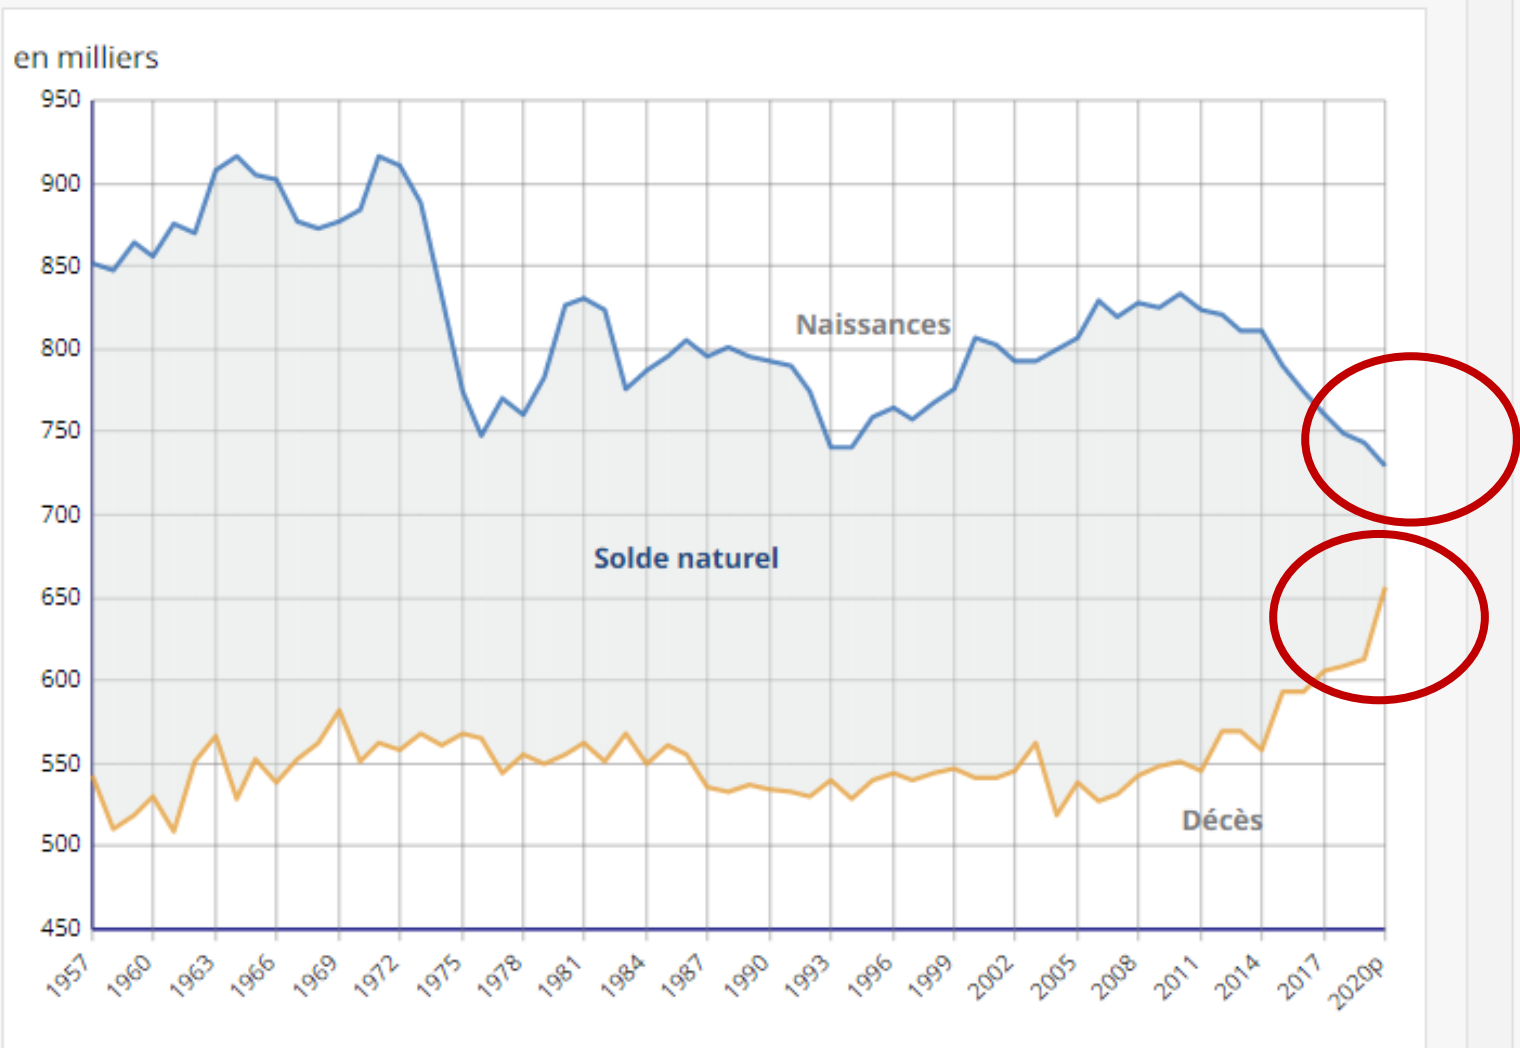

**REPARTITION DE
LA POPULATION
EN 2020**

POPULATION COMPOSITION

There are two government-sponsored websites which provide reliable stats on the French population

www.insee.fr

www.ined.fr

The INED makes a very useful graph called population pyramid which helps to show the French population composition

Année de naissance

Âges

Année de naissance

HOMMES

FEMMES

5

5

POPULATION DYNAMISM IN 2022

Figure 2a - Nombre de naissances, de décès et solde naturel

LA FAMILLE FRANCAISE

THE NEW FRENCH FAMILIES

- More single parents**
- More blended families as the number of divorce increases**
- Getting married is no more « on fashion »**
 - En 1999 est né le PACS**
 - 2013 le mariage pour tous**
- L'adoption et la PMA ont été ouvertes aux femmes homosexuelles in June 2021, It's legal for a female homosexuals to adopt or use Assisted Reproductive Technology (ART)**
- Surrogate mothers as still illegal**