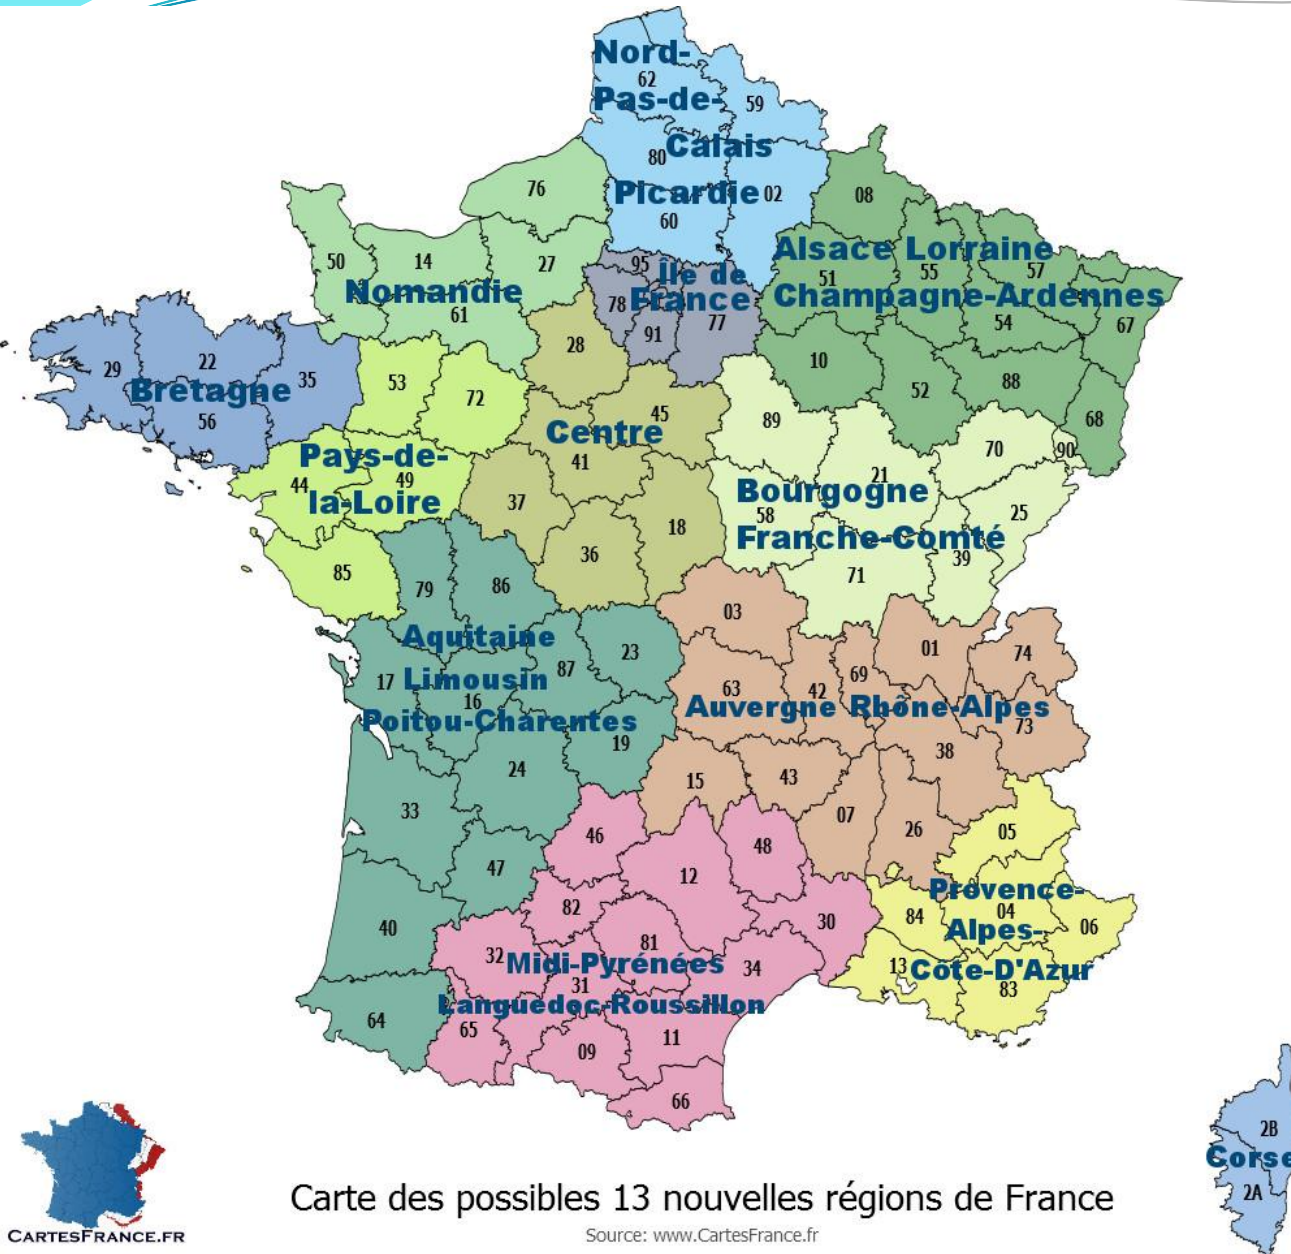

REGIONS AND DEPARTEMENTS

Carte des possibles 13 nouvelles régions de France

Source: www.CartesFrance.fr