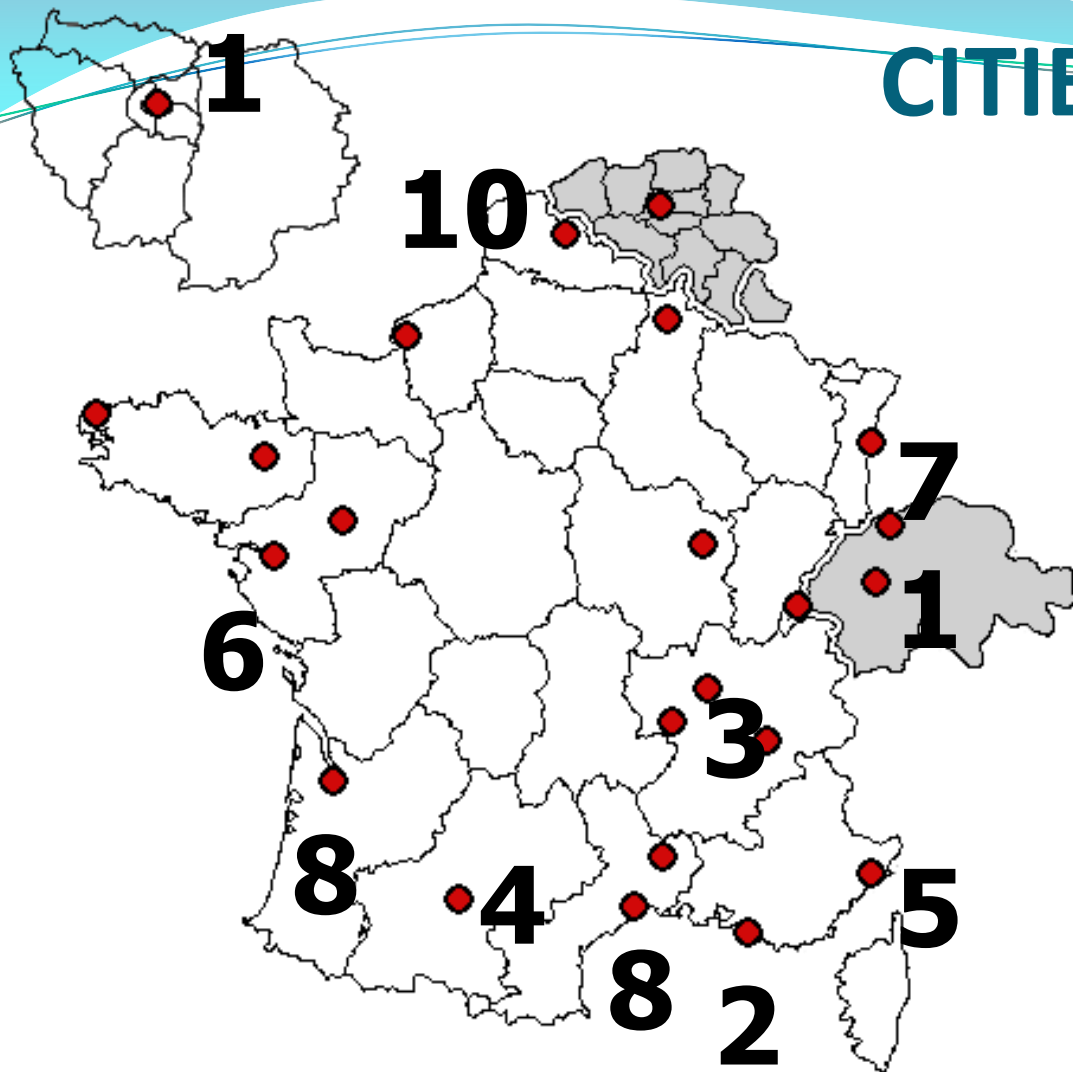

France is shaped as a
hexagone.

There are three major
coasts:

The Channel

The Atlantic Coast

The Mediterranean

There are 5 major mountains
From the highest to
the lowest

Les Alpes

Les Pyrénées

Le Jura

Les Vosges

Le Massif Central

There are 5 main
rivers

La Loire

La Seine

La Garonne

Le Rhin

Le Rhône

THE COMMUNITY OF FRENCH SPEAKING PEOPLE (francophonie)

CITIES

Top 10 most populated French cities

- 1-paris 2.3
- 2-marseille 0.8
- 3-lyon 0.5
- 4-toulouse 0.44
- 5-nice 0.34
- 6-nantes 0.28
- 7-strasbourg 0.27
- 8-montpellier 0.25
- 9-bordeaux 0.23
- 10-lille 0.22

AN UNEQUAL DISTRIBUTION

POPULATION DISTRIBUTION

**The most
populated areas
are**

**Located around
the big cities**

Carte de France de la densité de population 2009

Source: www.CartesFrance.fr - Recensement INSEE 2011